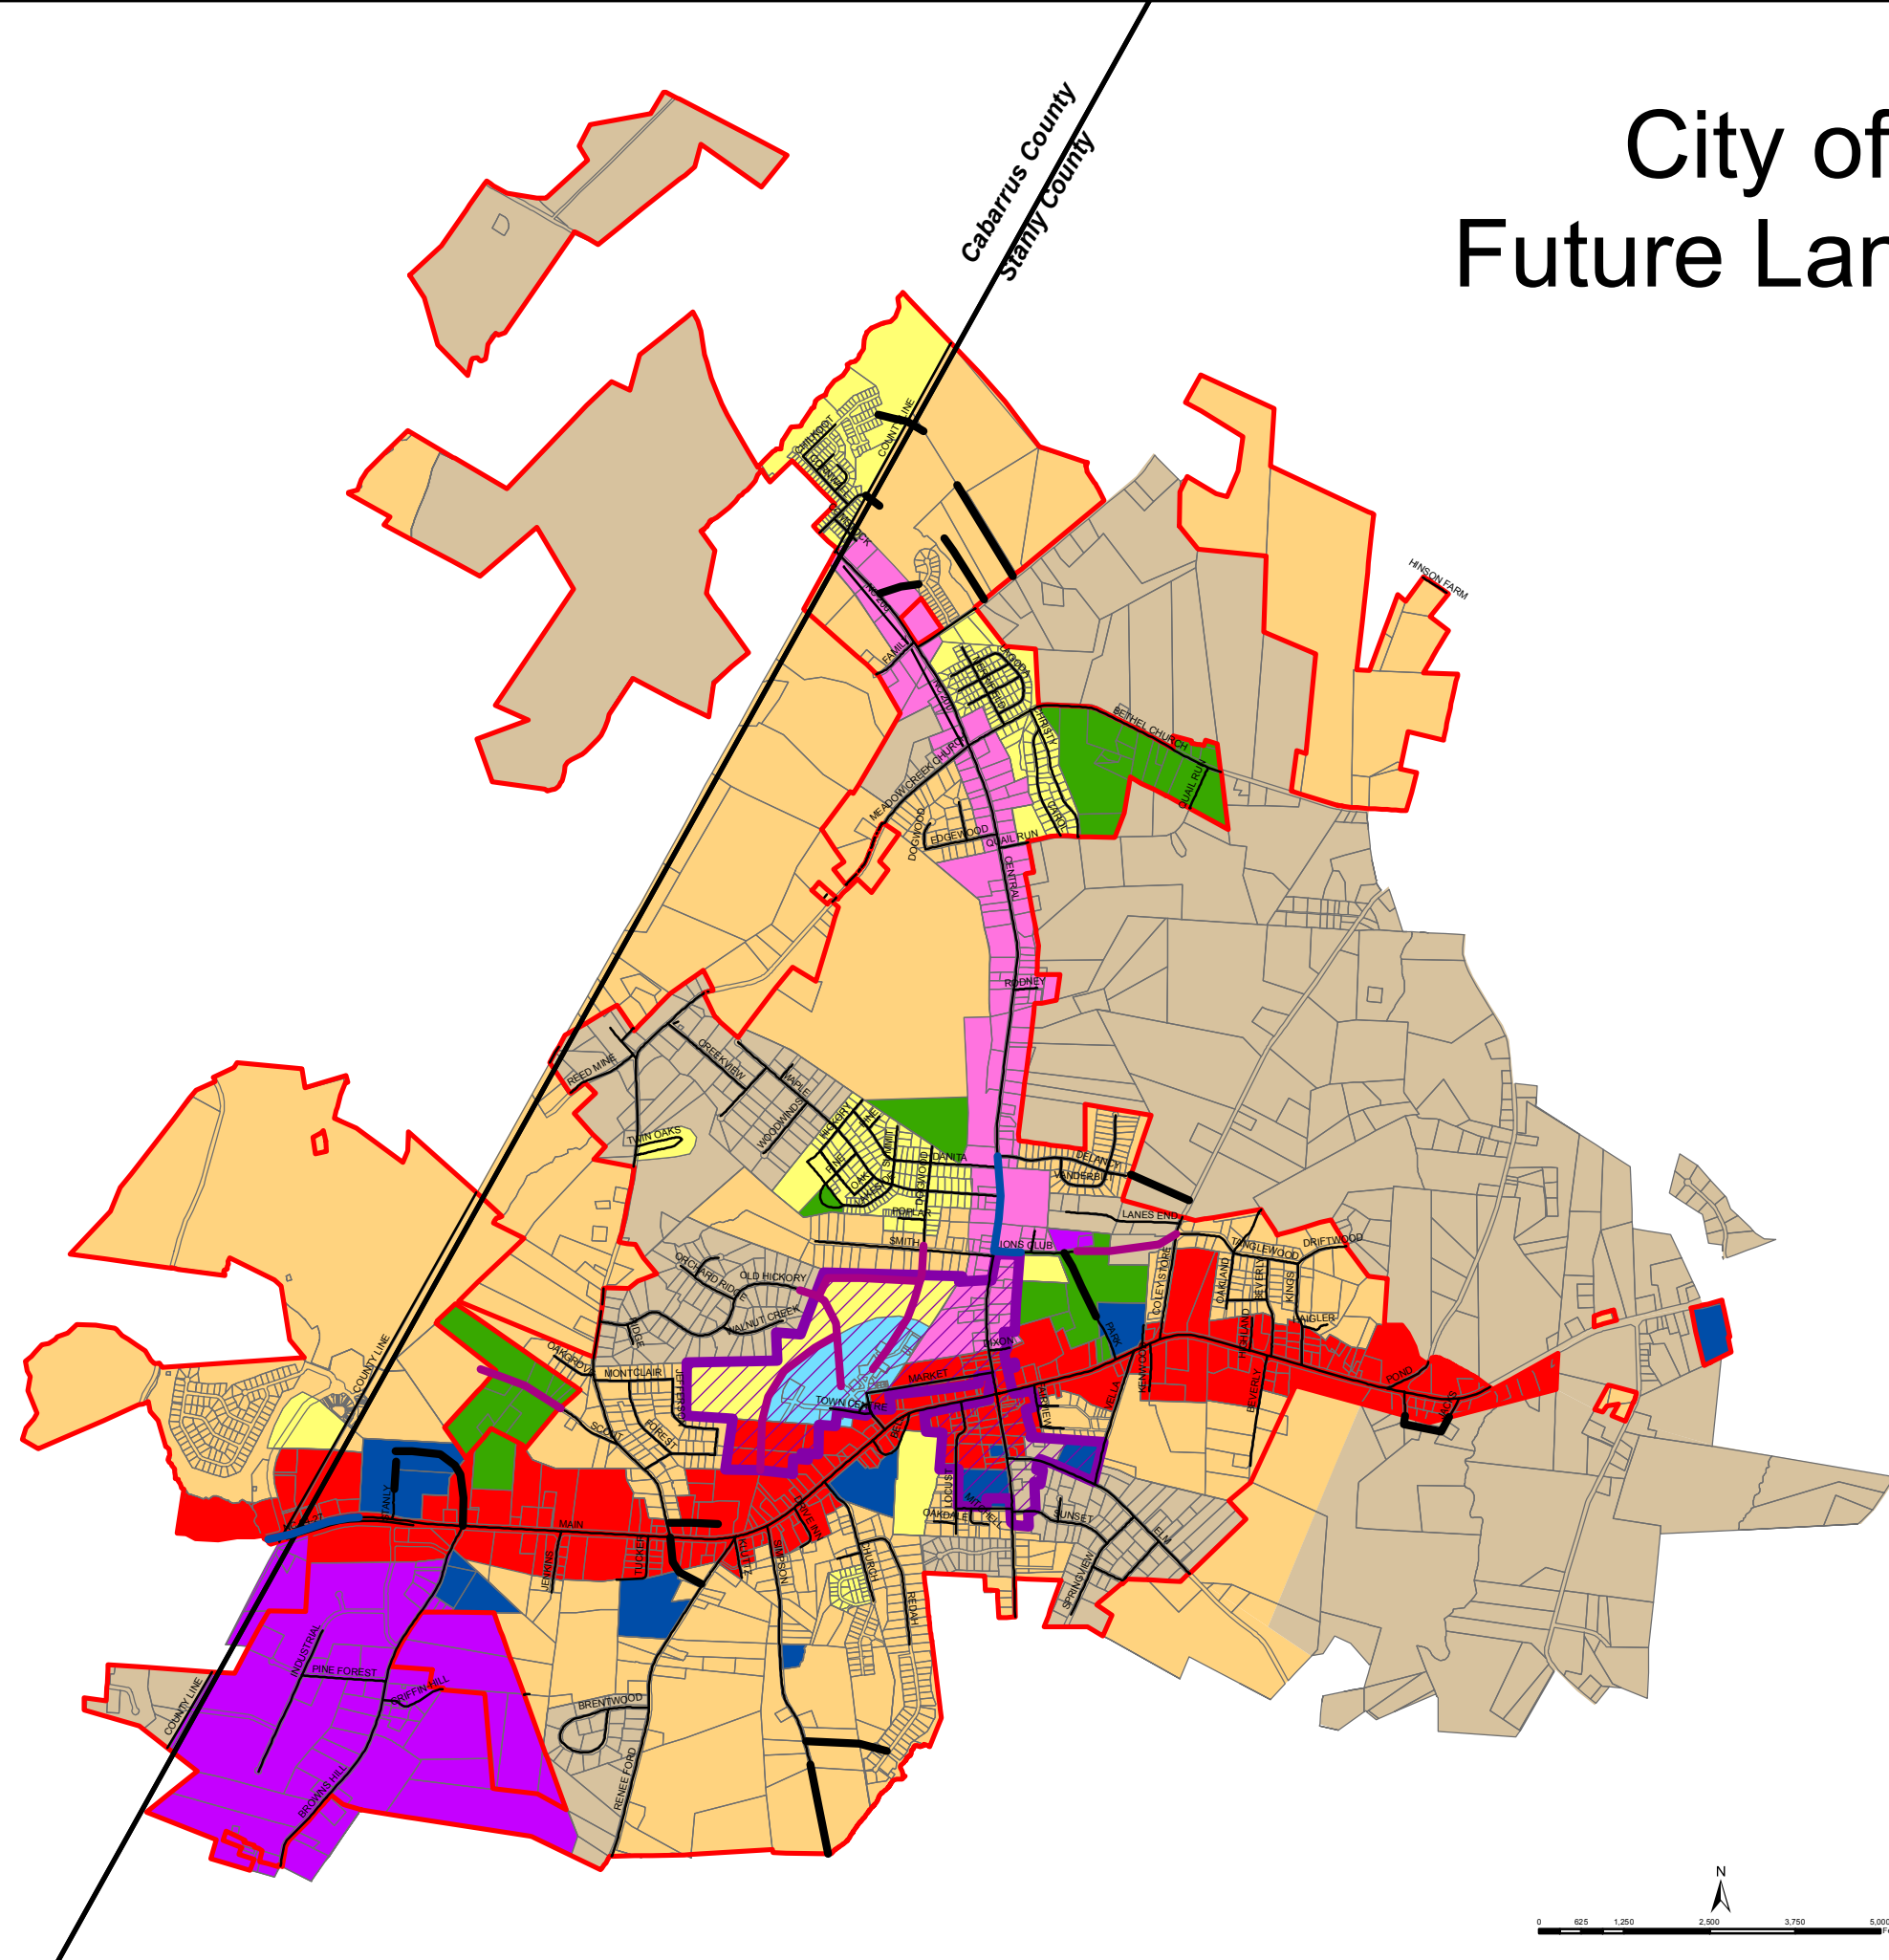

City of Locust Future Land Use Map

Legend

- Center City Planning District
- City Limits

Future Land Use

- Center City Mixed-Use
- Commercial Corridor
- Mixed-Use Corridor
- Industrial
- Institutional/Public Use
- Parks and Open Space
- Low Density Residential
- Medium Density Residential
- High Density Residential

Future Connectivity Routes

- Road
- Golf Cart
- Sidewalk