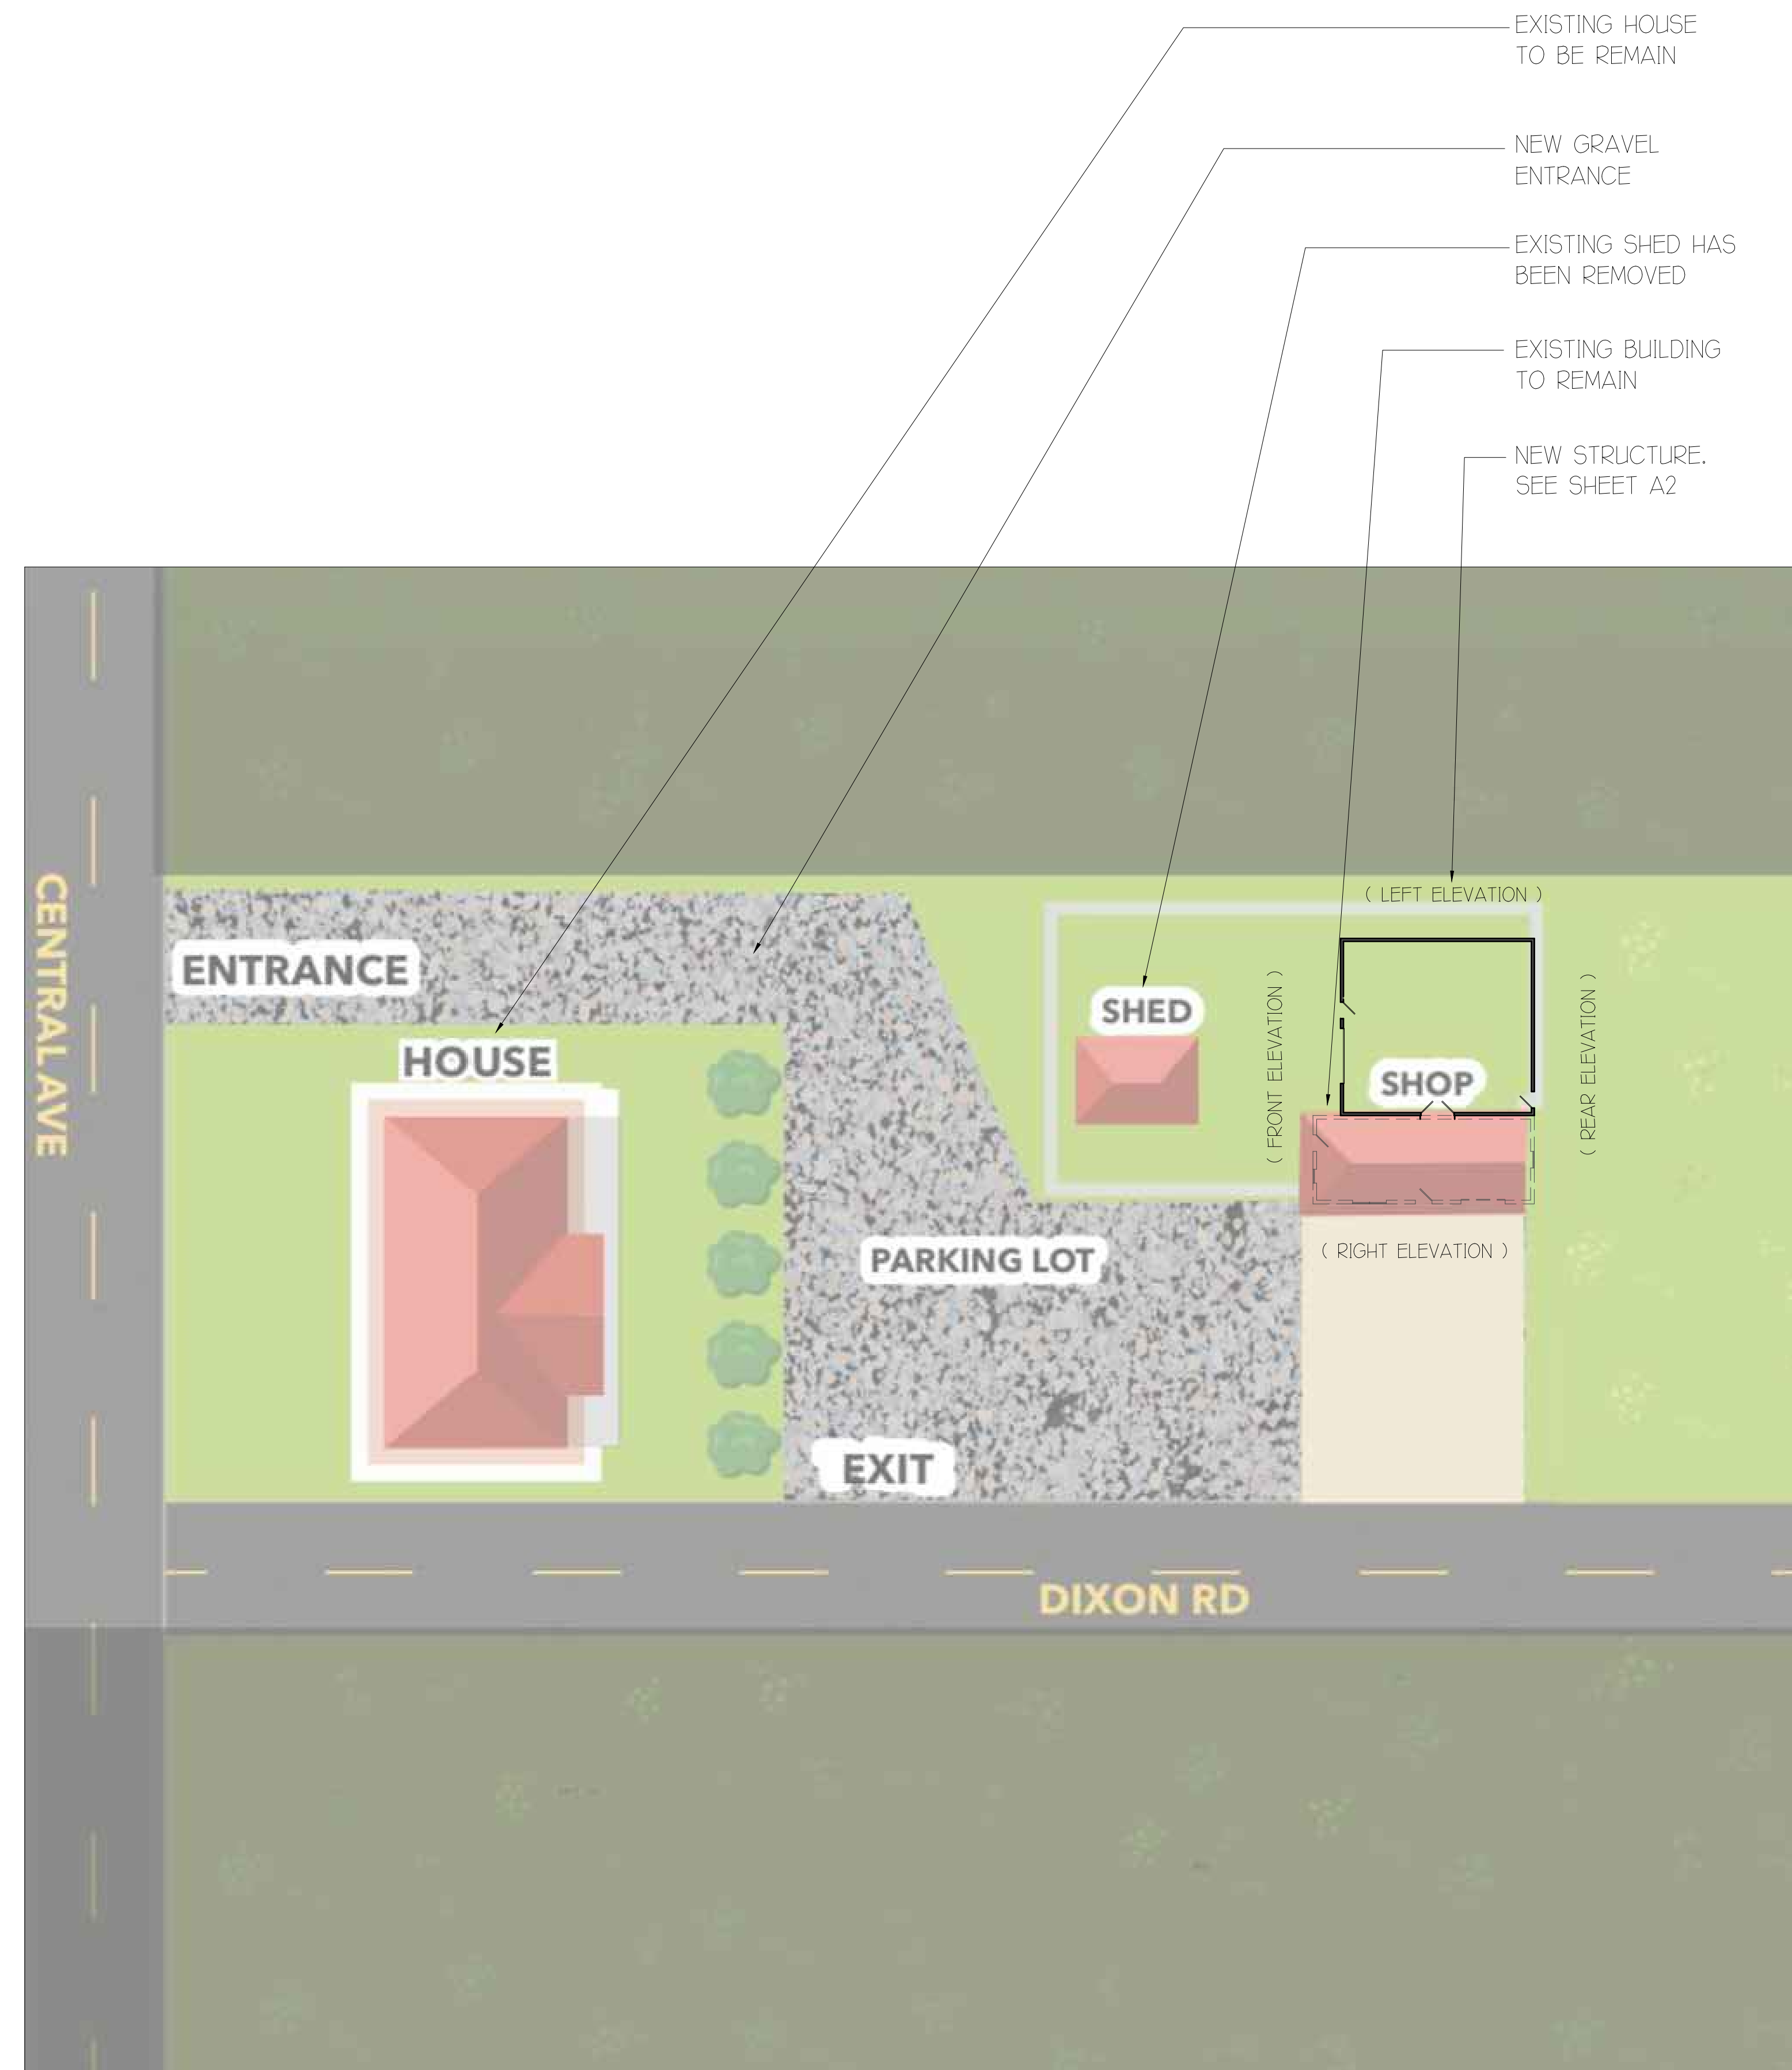

ROOF PLAN

SITE PLAN

704.888.9797

FEBRUARY 10
2026

202 NORTH
CENTRAL AVE
LOCUST, NC

SITE AND
ROOF
PLAN

A1
1/4"=1'-0"